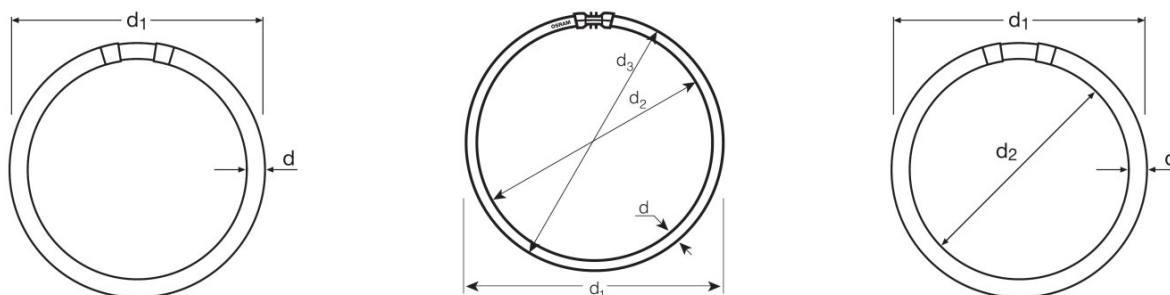

## Teknisk data

### Mål og vekt

ZLDV_Tube diameter [AGGR]	16 mm
ZLDV_Length [AGGR]	305.0 mm
ZLDV_Length with base excl. base pins/connection [AGGR]	300.00 mm
ZLDV_Diameter [AGGR]	16.0 mm
ZLDV_Maximum diameter [AGGR]	16.0 mm